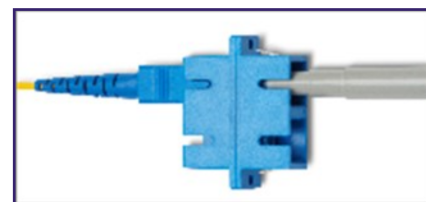

The fiber cleaning solutions are designed for quick and effective cleaning of most connector types. Designed using a woven braid of microfibers, the mechanical cleaners offer a clean surface for each connector. A solvent pen can be used with the cassette style cleaner to remove even the most challenging connector end faces.

BEFORE: LC/UPC End Face with Fingerprint

AFTER: LC/UPC End Face after Cleaning Stick

Unmated Connector Cleaning

In Bulkhead Cleaning

Ordering Information

Enginuity Part No.	Connector Type	Description	
ENG-SS-250	SC, FC, ST, E-2000	Fiber cleaner, 250um ferrules, for SC, FC, ST, E-2000 connectors, 750 cleanings, refillable	
ENG-SS-250-R	SC, FC, ST, E-2000	Refill for ENG-SS-250 fiber cleaner	
ENG-SS-250-R-3		3x refill for ENG-SS-250 fiber cleaner	
ENG-SS-M-250	SC, FC, ST, E-2000	Mini fiber cleaner, 250um ferrules, for SC, FC, ST, E-2000 connectors, 400 cleanings, non-refillable	
ENG-SS-125	LC, SN, CS	Fiber cleaner, 125um ferrules, for LC connectors, 750 cleanings, refillable	
ENG-SS-125-R	LC	Refill for ENG-SS-125 fiber cleaner	
ENG-SS-125-R-3		3x refill for ENG-SS-125 fiber cleaner	
ENG-SS-M-125	LC, SN, CS	Mini fiber cleaner, 125um ferrules, for LC connectors, 400 cleanings, non-refillable	
ENG-MPO	MPO	Fiber Cleaner, MPO, 600 cleanings, non-refillable	
ENG-CCAS	SC, ST, FC, E2000, CS, SN, LC, MU, unpinned (female) MPO/MTP	Fiber cleaner cassette style, for SC, ST, FC, E2000, CS, SN, LC, MU, unpinned (female) MPO/MTP, 400 cleanings	
ENG-CPEN		Cleaning solvent pen, non-flammable	
ENG-CKIT	Kit	Cleaning kit for fiber connections, includes ENG-SS-250, ENG-CCAS, ENG-CPEN, and ENG-CASE,	