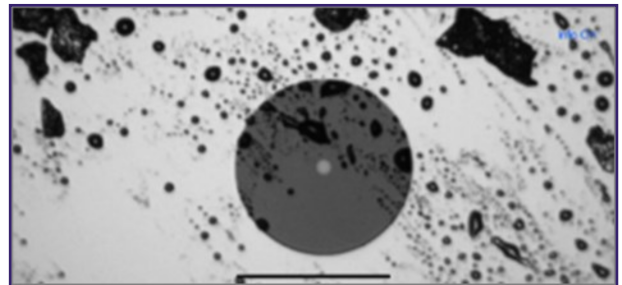

Fiber Cleaning Products

Comprehensive selection of effective fiber connector cleaning solutions.

Features

- Connector cleaning for SC, LC, MPO, Optitap®, SN, CS and other styles
- Works with UPC or APC connectors
- Handle cleaners offer true one-click cleaning
- Works with unmated and in-bulkhead connections
- Robust mechanical construction for long service life

BEFORE: LC/UPC End Face with Fingerprint

AFTER: LC/UPC End Face after Cleaning Stick

Unmated Connector Cleaning

In Bulkhead Cleaning

Ordering Information

Enginuity Part No.	Connector Type	Description	
ENG-SS-250	SC, FC, ST, E-2000	Fiber cleaner, 250um ferrules, for SC, FC, ST, E-2000 connectors, 750 cleanings, refillable	
ENG-SS-250-R	SC, FC, ST, E-2000	Refill for ENG-SS-250 fiber cleaner	
ENG-SS-250-R-3		3x refill for ENG-SS-250 fiber cleaner	
ENG-SS-M-250	SC, FC, ST, E-2000	Mini fiber cleaner, 250um ferrules, for SC, FC, ST, E-2000 connectors, 400 cleanings, non-refillable	
ENG-SS-125	LC, SN, CS	Fiber cleaner, 125um ferrules, for LC connectors, 750 cleanings, refillable	
ENG-SS-125-R	LC	Refill for ENG-SS-125 fiber cleaner	
ENG-SS-125-R-3		3x refill for ENG-SS-125 fiber cleaner	
ENG-SS-M-125	LC, SN, CS	Mini fiber cleaner, 125um ferrules, for LC connectors, 400 cleanings, non-refillable	
ENG-MPO	MPO	Fiber Cleaner, MPO, 600 cleanings, non-refillable	
ENG-CCAS	SC, ST, FC, E2000, CS, SN, LC, MU, unpinned (female) MPO/MTP	Fiber cleaner cassette style, for SC, ST, FC, E2000, CS, SN, LC, MU, unpinned (female) MPO/MTP, 400 cleanings	
ENG-CPEN		Cleaning solvent pen, non-flammable	
ENG-CKIT	Kit	Cleaning kit for fiber connections, includes ENG-SS-250, ENG-CCAS, ENG-CPEN, and ENG-CASE,	