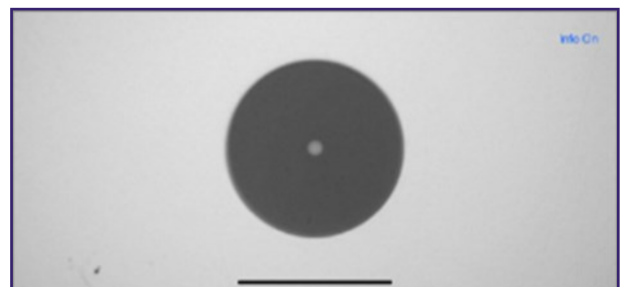

BEFORE: LC/UPC End Face with Fingerprint

AFTER: LC/UPC End Face after Cleaning Stick

Unmated Connector Cleaning

In Bulkhead Cleaning

Ordering Information

Enginuity Part No.	Connector Type	Description	
ENG-SS-250	SC, FC, ST, E-2000	Fiber cleaner, 250um ferrules, for SC, FC, ST, E-2000 connectors, 750 cleanings, refillable	
ENG-SS-250-R	SC, FC, ST, E-2000	Refill for ENG-SS-250 fiber cleaner	
ENG-SS-250-R-3		3x refill for ENG-SS-250 fiber cleaner	
ENG-SS-M-250	SC, FC, ST, E-2000	Mini fiber cleaner, 250um ferrules, for SC, FC, ST, E-2000 connectors, 400 cleanings, non-refillable	
ENG-SS-125	LC, SN, CS	Fiber cleaner, 125um ferrules, for LC connectors, 750 cleanings, refillable	
ENG-SS-125-R	LC	Refill for ENG-SS-125 fiber cleaner	
ENG-SS-125-R-3		3x refill for ENG-SS-125 fiber cleaner	
ENG-SS-M-125	LC, SN, CS	Mini fiber cleaner, 125um ferrules, for LC connectors, 400 cleanings, non-refillable	
ENG-MPO	MPO	Fiber Cleaner, MPO, 600 cleanings, non-refillable	
ENG-CCAS	SC, ST, FC, E2000, CS, SN, LC, MU, unpinned (female) MPO/MTP	Fiber cleaner cassette style, for SC, ST, FC, E2000, CS, SN, LC, MU, unpinned (female) MPO/MTP, 400 cleanings	
ENG-CPEN		Cleaning solvent pen, non-flammable	
ENG-CKIT	Kit	Cleaning kit for fiber connections, includes ENG-SS-250, ENG-CCAS, ENG-CPEN, and ENG-CASE,	